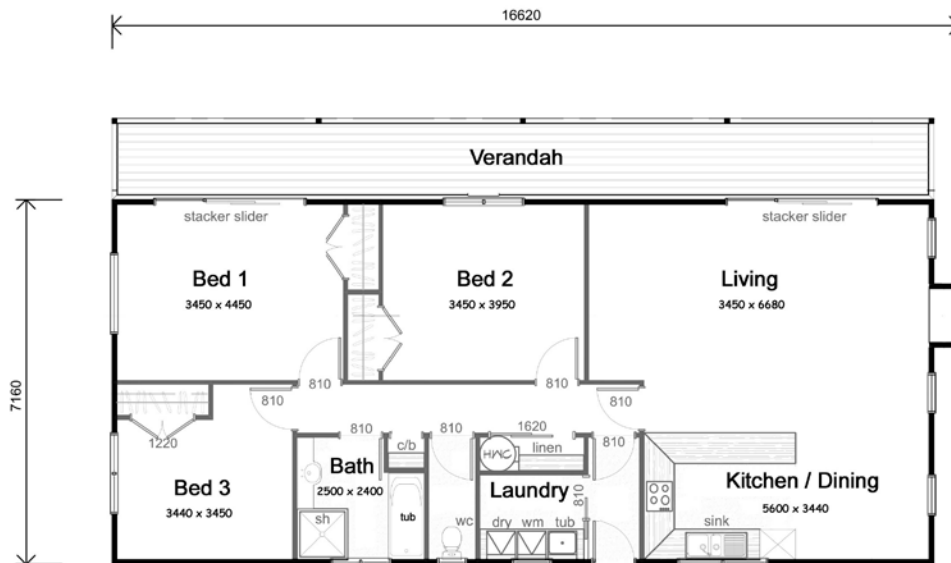

3 bedrooms

1 toilet

1 bathroom

✓ laundry

McCartney

117m²

A timeless classic designed home. Whether you're looking for a family home, a holiday home, rental property or a farm worker's accommodation, this home ticks all the right boxes.

Key Features:

- ▶ Fibre cement weather boards
- ▶ Open plan living
- ▶ Veranda
- ▶ Chimney feature

McCartney

117m² Specification Guide

- ▶ **Roof** Colourcote ZR8.40 Corrugate, Gable Roof, 30 Degree Pitch with attached Verandah, Colour Steel Fascia & Gutter System
- ▶ **Cladding** Fibre Cement Weather Boards
- ▶ **Windows** Powder Coated Aluminium Windows with Paint Quality 19mm Reveals. 60X12 C/W Architraves
- ▶ **Glazing** Double, Clear, Obscure Glass to Bathroom and Toilet
- ▶ **External Doors** Aluminium Powder Coated
- ▶ **Floors** SG8 timber sub floor framing, 20mm Particleboard
- ▶ **Insulation** R3.6 to Ceiling, R2.6 Walls, R1.6 Under Floor