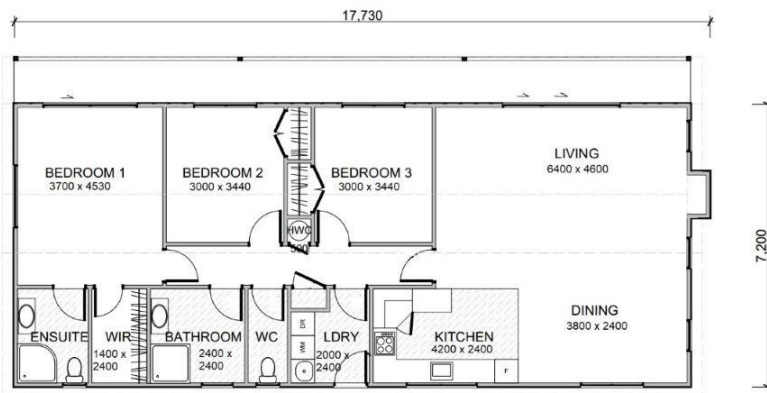

-  3 bedrooms
-  1 bathroom
-  2 toilets
-  1 ensuite
-  1 walk-in robe
-  ✓ laundry

Jagger

125m²

A timelessly classic-designed home. Whether you're looking for a family home, a holiday home, rental property or a farm workers accommodation, this homes ticks all the right boxes.

Key Features:

- ▶ Fibre cement weather boards
- ▶ Open plan living
- ▶ Veranda
- ▶ Ensuite
- ▶ Chimney feature
- ▶ Walk-in robe

Jagger

125m² Specification Guide

- ▶ **Roof** Colourcote ZR8.40 Corrugate, Gable Roof, 30 Degree Pitch with attached Verandah, Colour Steel Fascia & Gutter System.
- ▶ **Cladding** Fibre Cement Weatherboards, Painted
- ▶ **Windows** Powder Coated Aluminium Windows with Paint Quality 19mm Reveals. 60X12 C/W Architraves
- ▶ **Glazing** Double, Clear, Obscure Glass to Bathroom, ensuite and Toilet
- ▶ **External Doors** Aluminium Powder Coated
- ▶ **Floors** SG8 timber sub floor framing, 20mm Particleboard
- ▶ **Insulation** R3.6 to Ceiling, R2.6 Walls, R1.5 Under Floor
- ▶ **Wall Linings** 10mm Gib Board, Stopped and Painted*