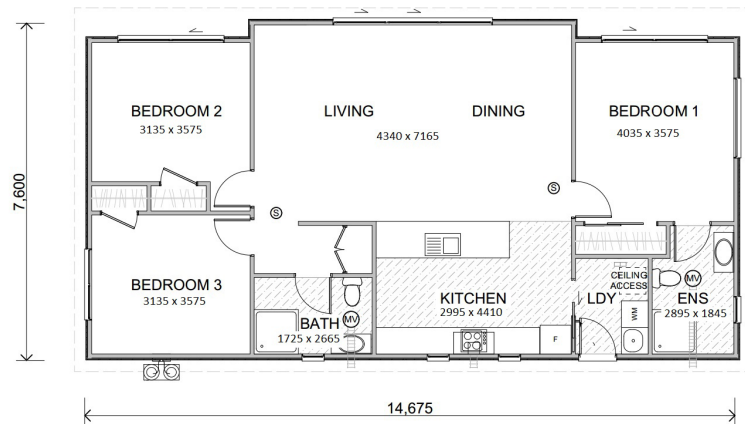


 3 bedrooms

 1 bathroom

 2 toilets

 1 ensuite

 ✓ laundry

Harrison

109m²

A well-designed three-bed home that cleverly maximises space. An ideal family or holiday home that gives you all the modern features including a large living space and master bathroom. All three generous-sized bedrooms feature ample storage and the clever layout presents intuitive flow.

Key Features:

- ▶ Open plan living
- ▶ Central flow
- ▶ Ensuite
- ▶ Separate laundry

Harrison

109m² Specification Guide

- ▶ **Roof** Colourcote ZR8.40 Hi5, mono Roof, 3 Degree Pitch, Colour Steel Fascia & Gutter System
- ▶ **Cladding** 180mm X 14mm Fibre Cement Weatherboard, 150mm Vertical woodgrain Panel. Painted
- ▶ **Windows** Powder Coated Aluminium Windows with Paint Quality 19mm Reveals. 60X12 C/W Architraves
- ▶ **Glazing** Double, Clear, Obscure Glass to Bathroom and Ensuite
- ▶ **External Doors** Aluminium Powder Coated
- ▶ **Floors** SG8 timber sub floor framing, 20mm Particleboard
- ▶ **Insulation** R3.6 to Ceiling, R2.6 Walls, R1.5 Under Floor
- ▶ **Wall Linings** 10mm Gib Board, Stopped and Painted*