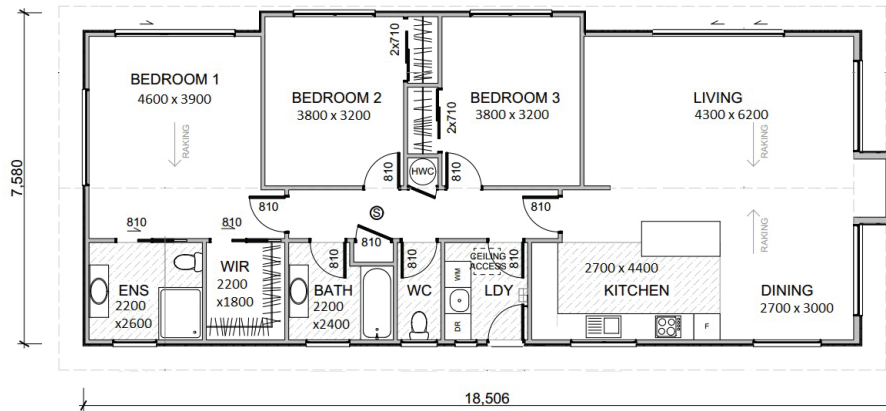

 3 bedrooms  2 bathrooms  2 toilets  1 ensuite  1 walk-in robe  ✓ laundry

George

132m²

Something out of the box, this modern-looking home has a chimney feature and pitched ceilings to give it a point of difference. Whether you're looking for a family home or holiday home, this stylish house ticks all the right boxes.

Key Features:

- ▶ Ensuite
- ▶ Open plan living
- ▶ Pitched ceilings

George

132m² Specification Guide

- ▶ **Roof** Colourcote ZR8.40 Corrugate, gable Roof, 20 Degree Pitch, Colour Steel Fascia & Gutter System
- ▶ **Cladding** Fibre Cement Weather Boards
- ▶ **Windows** Powder Coated Aluminium Windows with Paint Quality 19mm Reveals. 60X12 C/W Architraves
- ▶ **Glazing** Double, Clear, Obscure Glass to Bathroom, Ensuite and Toilet.
- ▶ **External Doors** Aluminium Powder Coated
- ▶ **Floors** SG8 timber sub floor framing, 20mm Particleboard
- ▶ **Insulation** R3.6 to Ceiling, R2.6 Walls, R1.6 Under Floor
- ▶ **Wall Linings** 10mm Gib Board, Stopped and Painted*