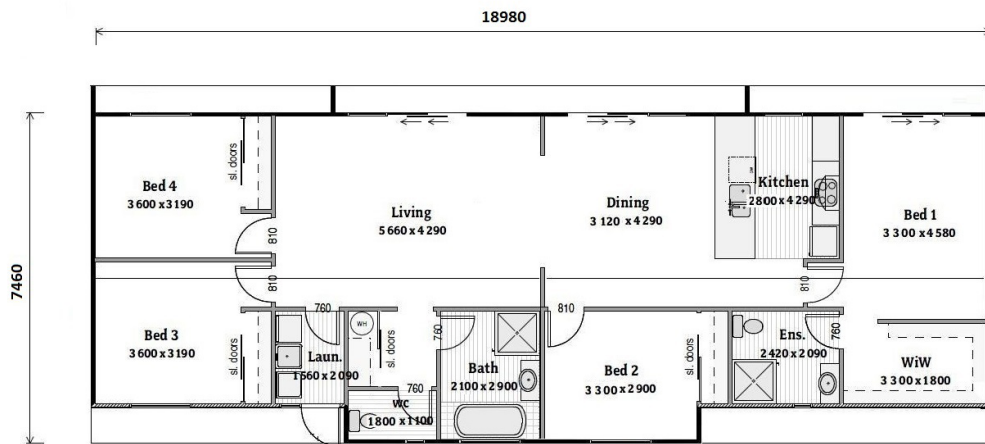

Bohm

134m² Specification Guide

- **Roof** Colourcote ZR8.40 Corrugate Gable Roof, 20 Degree Pitch, Colour Steel Fascia & Gutter System
- **Cladding** Colourcote ZR8.40 Vertical Corrugate, 9.0 Easy Lap Sheet. Painted
- **Windows** Powder Coated Aluminium Windows with Paint Quality 19mm Reveals. 60X12 C/W Architraves
- **Glazing** Double, Clear, Obscure Glass to Bathroom Ensuite and Toilet
- **External Doors** Aluminium Powder Coated
- **Floors** SG8 timber sub floor framing, 20mm Particleboard
- **Insulation** R3.6 to Ceiling, R2.6 Walls, R1.6 Under Floor
- **Wall Linings** 10mm Gib Board, Stopped and Painted*

- **Ceilings** 13mm Gib Board, Stopped and Painted*
  *EHL Colour Chart
- **Interior Doors** T&G Grooved, Paint Quality Hollow Core
- **Door Handles** Schlage Leonardo Handles
- **Wardrobes** Single Shelf with Hanging Rail
- **Floor Coverings** Carpet in the Living, Dining, Passage and Bedrooms on New Underlay. Stock Vinyl in the Kitchen, Laundry, Toilet Ensuite and Bathroom
- **Kitchen** 18mm MDF Melteca/Melamine with 2mm PVC
  - **Colour** Standard Colours
  - **Handles** Standard Handles
  - **Bowl** Single Bowl
  - **Range** Inbuilt Electric Range
  - **Cooktop** Ceramic
  - **Range Hood** Electric Ducted to Soffit
  - **Faucet** Single Lever Mixer
- **Toilet** Panpak with 'S' Trap Waste
- **Laundry** Super tub with Taps
- **Bathroom and Ensuite**
  - **Vanity** 900mm Vanity with Single Lever Mixer
  - **Mirror** 900mm X 750mm Fixed Wall Mirror
  - **Extractor Fan** Electric Operated Ceiling Fan with 2 Heat Lamps
  - **Bath** 1655mm with Single Lever Mixer & Spout
  - **Shower** 1000mm X 1000mm with Glass Door, Single Lever Mixer with Slide Shower
- **H.W.C** 180L Mains Pressure
- **Electrical** 19 Double Plugs, 2 Single Plugs, 1 Shaver Plug to Bathroom & Ensuite, Down Lights Throughout, 4 Exterior Lights
- **TV Connection** 2 T.V Points
- **Telephone** 2 Jack Points
- **Smoke Alarm** 2 Battery Powered Smoke Alarms
- **Exterior Taps** 1 Brass