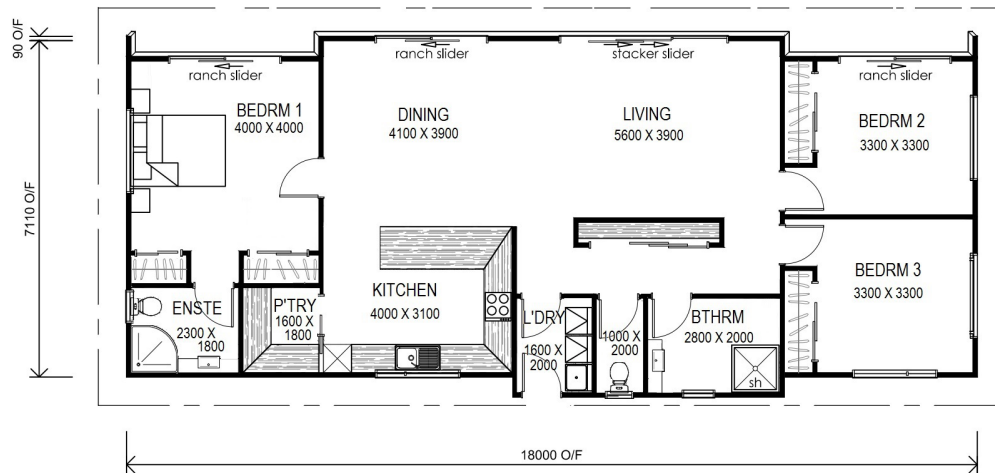

Bella

129m² Specification Guide

- **Roof** Colourcote ZR8.40 Hi5, Mono Roof, 3 Degree Pitch, Colour Steel Fascia & Gutter System
- **Cladding** Fibre Cement Weather Boards
- **Windows** Powder Coated Aluminium Windows with Paint Quality 19mm Reveals. 60X12 C/W Architraves
- **Glazing** Double, Clear, Obscure Glass to Bathroom Ensuite and Toilet
- **External Doors** Aluminium Powder Coated
- **Floors** SG8 timber sub floor framing, 20mm Particleboard
- **Insulation** R3.6 to Ceiling, R2.6 Walls, R1.6 Under Floor

- **Wall Linings** 10mm Gib Board, Stopped and Painted*
- **Ceilings** 13mm Gib Board, Stopped and Painted*
  *EHL Colour Chart
- **Interior Doors** T&G Grooved, Paint Quality Hollow Core
- **Door Handles** Schlage Leonardo Handles
- **Wardrobes** Single Shelf with Hanging Rail
- **Floor Coverings** Carpet in the Living, Dining, Passage and Bedrooms on New Underlay. Stock Vinyl in the Kitchen, Laundry, Toilet Ensuite and Bathroom
- **Kitchen** 18mm MDF Melteca/Melamine with 2mm PVC
  - **Colour** Standard Colours
  - **Handles** Standard Handles
  - **Bowl** Single Bowl
  - **Range** Inbuilt Electric Range
  - **Cooktop** Gas
  - **Range Hood** Electric Ducted to Soffit
  - **Faucet** Single Lever Mixer
- **Toilet** Panpak with 'S' Trap Waste
- **Laundry** Super tub with Taps
- **Bathroom and Ensuite**
  - **Vanity** 900mm Vanity with Single Lever Mixer
  - **Mirror** 900mm X 750mm Fixed Wall Mirror
  - **Extractor Fan** Electric Operated Ceiling Fan with 2 Heat Lamps
  - **Shower** 1000mm X 1000mm with Glass Door, Single Lever Mixer with Slide Shower
- **H.W.C** 24L Gas Califont
- **Electrical** 19 Double Plugs, 2 Single Plugs, 1 Shaver Plug to Bathroom & Ensuite, Down Lights Throughout, 4 Exterior Lights
- **TV Connection** 2 T.V Points
- **Telephone** 2 Jack Points
- **Smoke Alarm** 2 Battery Powered Smoke Alarms
- **Exterior Taps** 1 Brass